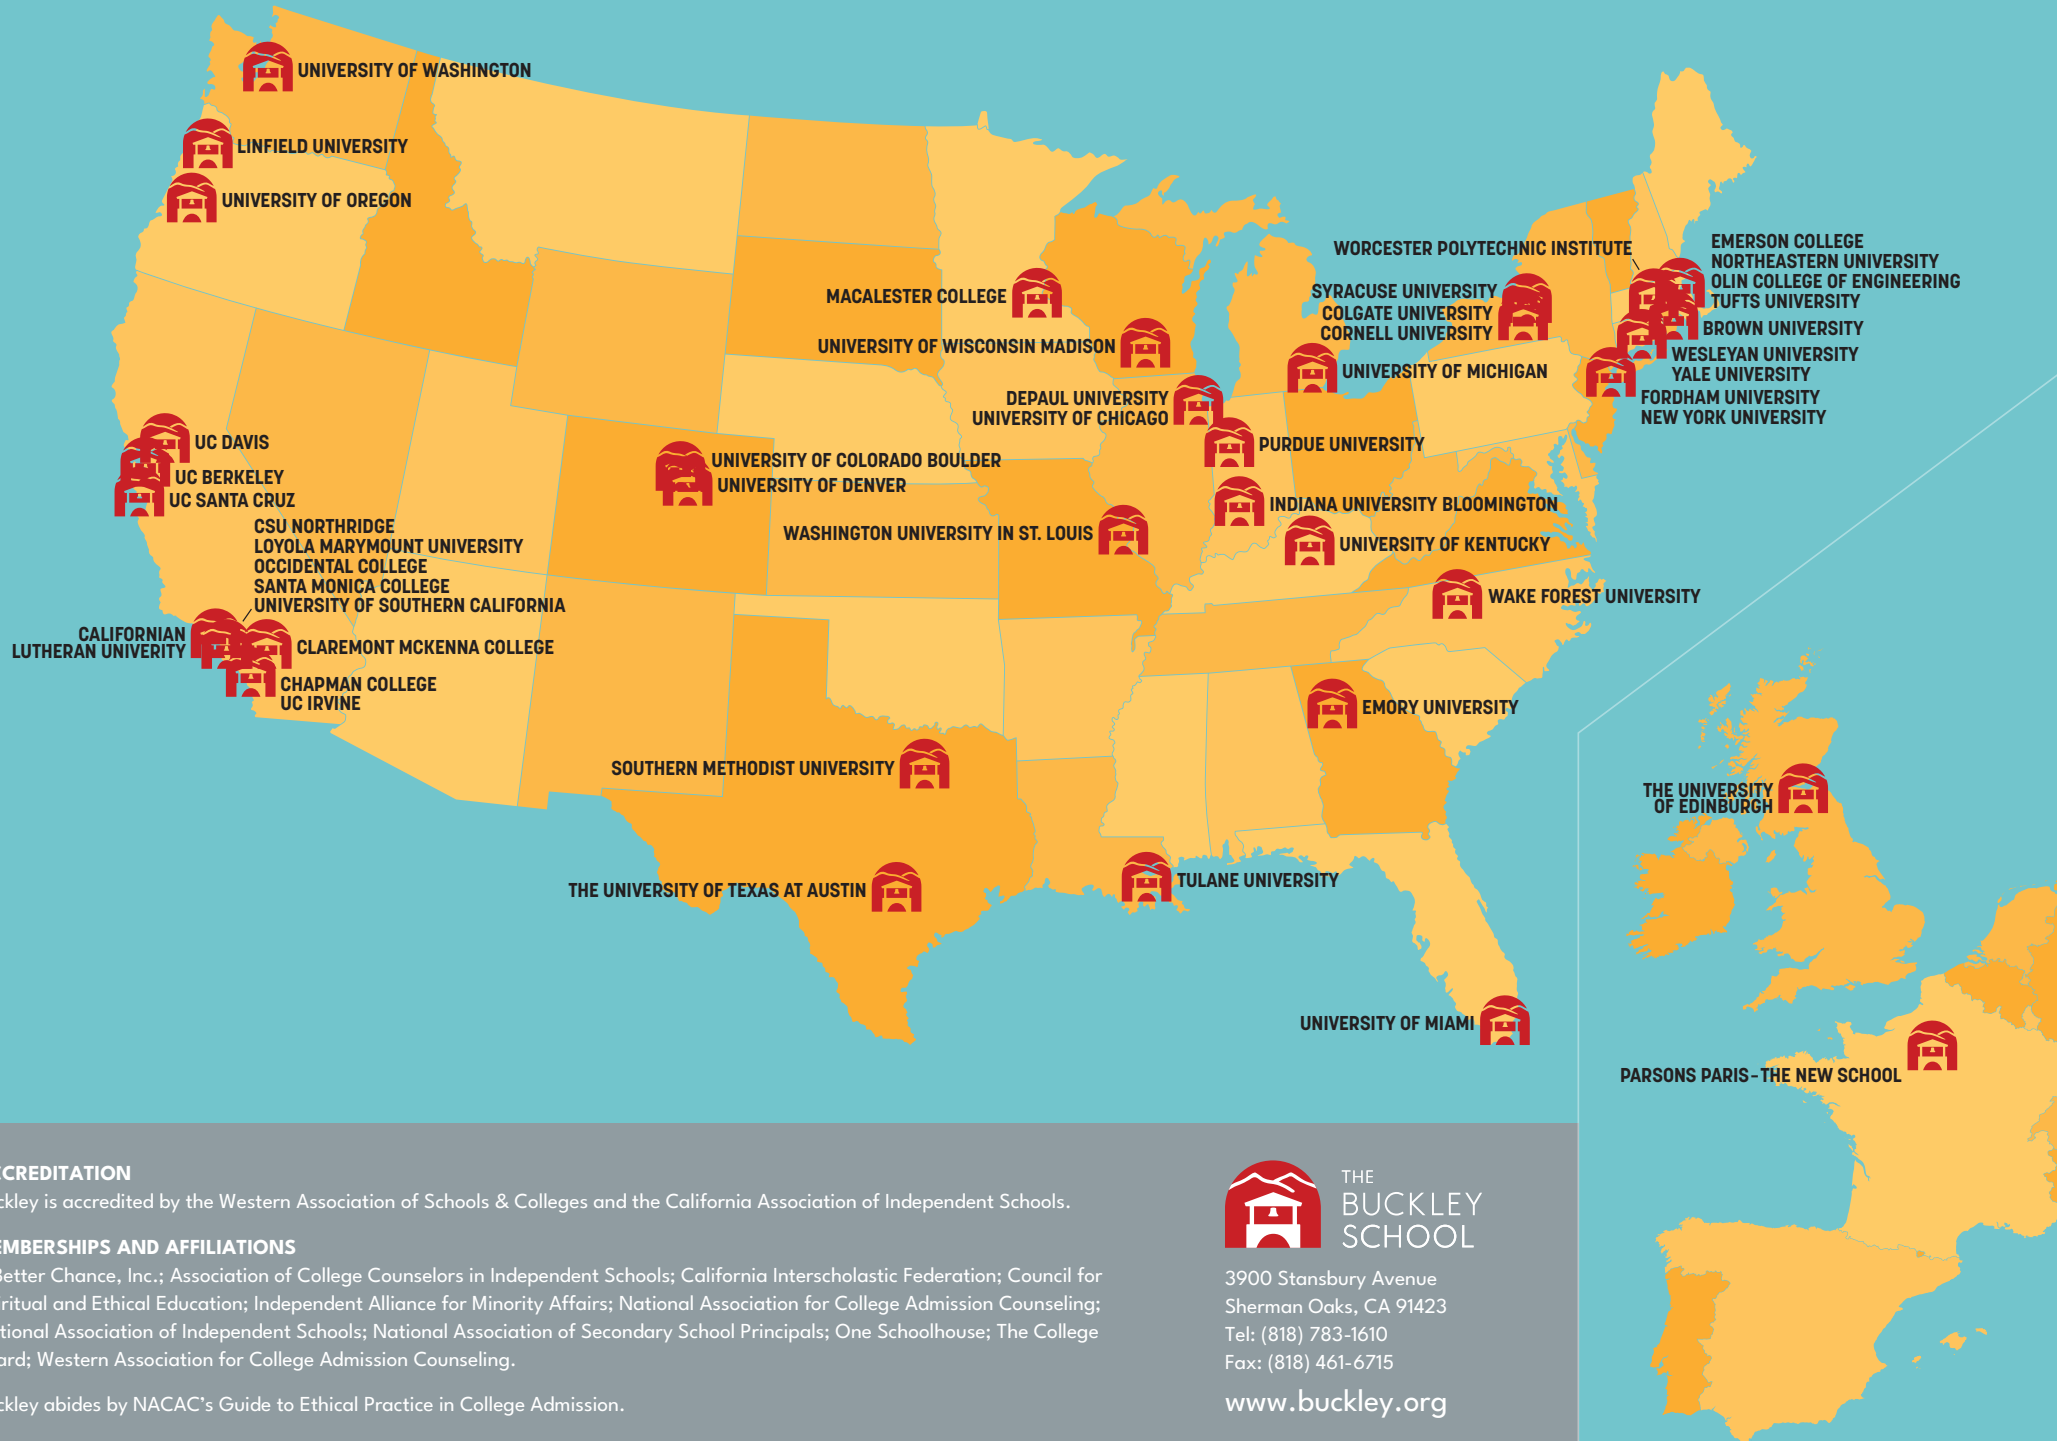

BUCKLEY COLLEGE MATRICULATIONS 2024

ACCREDITATION

Buckley is accredited by the Western Association of Schools & Colleges and the California Association of Independent Schools.

MEMBERSHIPS AND AFFILIATIONS

A Better Chance, Inc.; Association of College Counselors in Independent Schools; California Interscholastic Federation; Council for Spiritual and Ethical Education; Independent Alliance for Minority Affairs; National Association for College Admission Counseling; National Association of Independent Schools; National Association of Secondary School Principals; One Schoolhouse; The College Board; Western Association for College Admission Counseling.

Buckley abides by NACAC's Guide to Ethical Practice in College Admission.

3900 Stansbury Avenue
Sherman Oaks, CA 91423
Tel: (818) 783-1610
Fax: (818) 461-6715

www.buckley.org